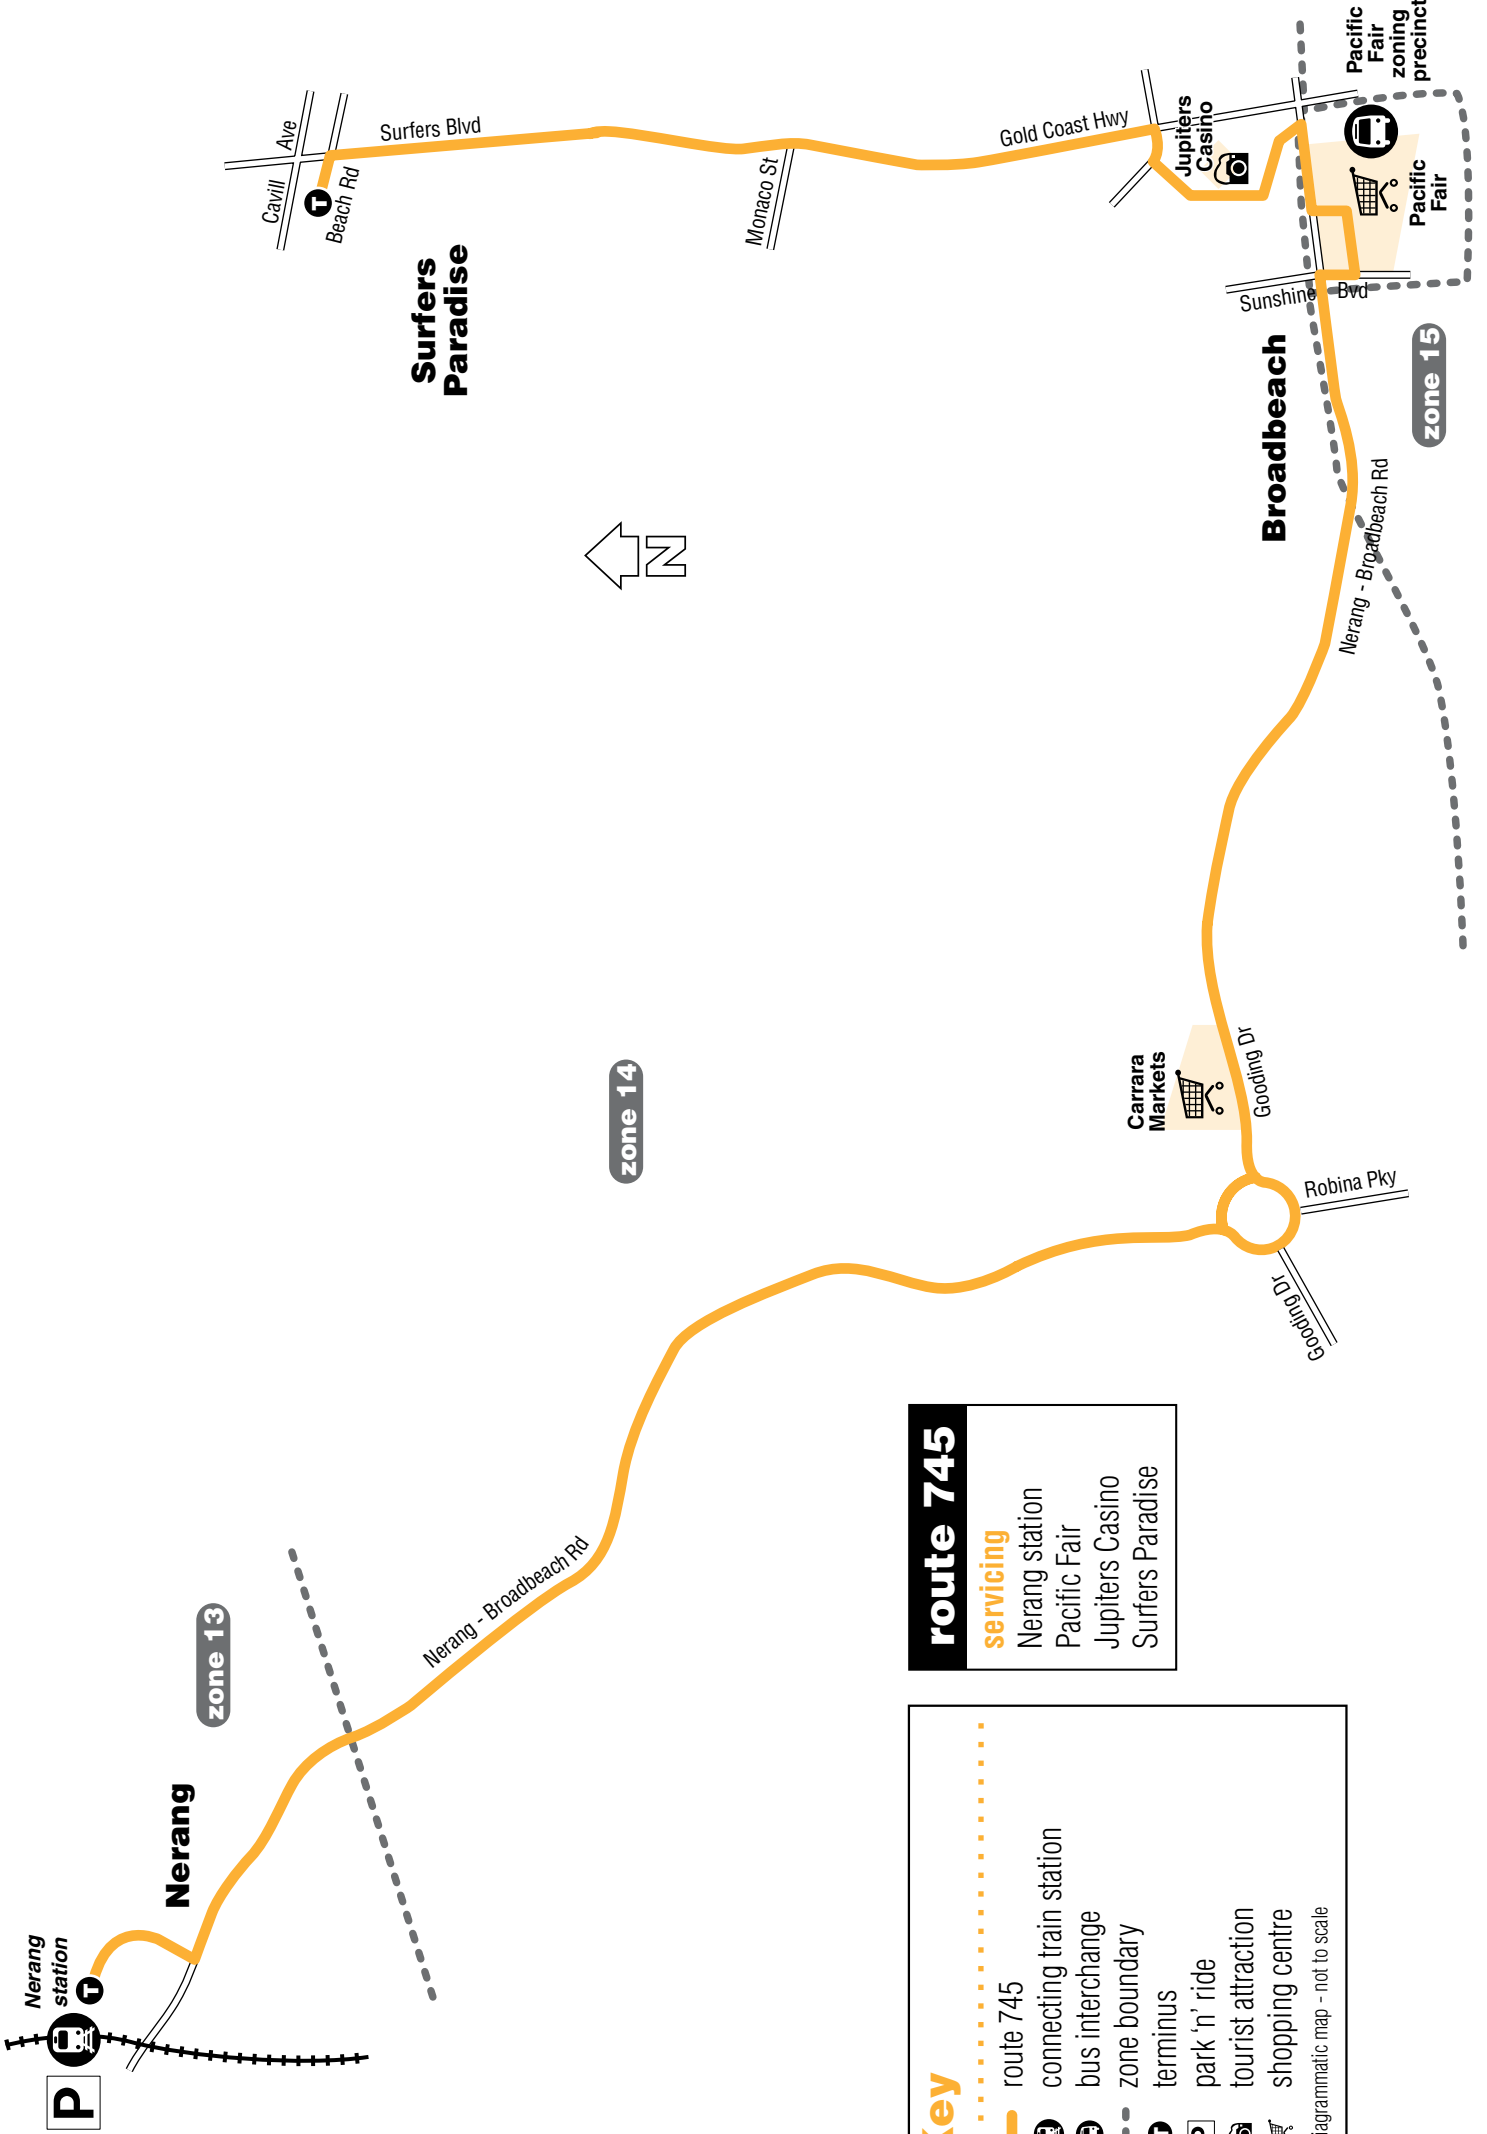

P
Nerang station

Nerang

zone 13

Nerang - Broadbeach Rd

zone 14

Carrara Markets

Gooding Dr

Robina Pky

Broadbeach

Nerang - Broadbeach Rd

zone 15

Jupiters Casino

Gold Coast Hwy

Monaco St

Surfers Blvd

Cavill Ave
Beach Rd

Pacific Fair zoning precinct

Pacific Fair

Sunshine Bvd

Nerang station to Surfers Paradise

servicing Nerang station, Pacific Fair, Jupiters Casino & Surfers Paradise

Monday to Friday

showing route number	745	745	745	745	745	745	745	745	745	745	745	745	745
major stops	am												
Central station – train departs	5.16	.	6.54	7.24	7.54	8.24	8.54	9.24	9.54	10.24	10.54	11.24	11.54
Nerang station – train arrives	6.26	.	8.04	8.34	9.04	9.34	10.04	10.34	11.04	11.34	12.04	12.34	1.04
Nerang station – bus departs	6.40	7.22	8.11	8.41	9.11	9.41	10.11	10.41	11.11	11.41	12.11	12.41	1.11
Carrara Markets	6.50	7.32	8.21	8.51	9.21	9.51	10.21	10.51	11.21	11.51	12.21	12.51	1.21
Pacific Fair – Broadbeach	7.00	7.42	8.31	9.01	9.31	10.01	10.31	11.01	11.31	12.01	12.31	1.01	1.31
Jupiters Casino	7.04	7.46	8.35	9.05	9.35	10.05	10.35	11.05	11.35	12.05	12.35	1.05	1.35
Gold Coast Highway & Monaco St	7.09	7.51	8.40	9.10	9.40	10.10	10.40	11.10	11.40	12.10	12.40	1.10	1.40
Surfers Paradise (Beach Rd)	7.14	7.56	8.45	9.15	9.45	10.15	10.45	11.15	11.45	12.15	12.45	1.15	1.45

Monday to Friday continued

showing route number	745	745	745	745	745	745	745	745	745	745	745	745	745	745	745
major stops	pm														
Central station – train departs	12.24	12.54	1.24	1.54	2.24	2.54	3.24	3.54	4.23	4.53	5.27	5.55	6.23	6.53	7.24
Nerang station – train arrives	1.34	2.04	2.34	3.04	3.34	4.04	4.34	5.04	5.33	6.03	6.37	7.04	7.33	8.03	8.34
Nerang station – bus departs	1.41	2.11	2.41	3.11	3.41	4.11	4.41	5.11	5.41	6.11	6.42	7.11	7.41	8.13	8.41
Carrara Markets	1.51	2.21	2.51	3.21	3.51	4.21	4.51	5.21	5.51	6.21	6.52	7.21	7.51	8.23	8.51
Pacific Fair – Broadbeach	2.01	2.31	3.01	3.31	4.01	4.31	5.01	5.31	6.01	6.31	7.02	7.31	8.01	8.33	9.01
Jupiters Casino	2.05	2.35	3.05	3.35	4.05	4.35	5.05	5.35	6.05	6.35	7.06	7.35	8.05	8.37	9.05
Gold Coast Highway & Monaco St	2.10	2.40	3.10	3.40	4.10	4.40	5.10	5.40	6.10	6.40	7.11	7.40	8.10	8.42	9.10
Surfers Paradise (Beach Rd)	2.15	2.45	3.15	3.45	4.15	4.45	5.15	5.45	6.15	6.45	7.16	7.45	8.15	8.47	9.15

Monday to Friday continued

showing route number	745	745	745	745	745	745
major stops	pm					
Central station – train departs	7.54	8.24	9.24	10.24	11.24	12.24[Ⓜ]
Nerang station – train arrives	9.04	9.34	10.34	11.34	12.34	1.34[Ⓜ]
Nerang station – bus departs	9.15	9.43	10.43	11.40	12.40	1.40
Carrara Markets	9.25	9.53	10.53	11.50	12.50	1.50
Pacific Fair – Broadbeach	9.35	10.03	11.03	12.00	1.00	2.00
Jupiters Casino	9.39	10.07	11.07	12.04	1.04	2.04
Gold Coast Highway & Monaco St	9.44	10.12	11.12	12.09	1.09	2.09
Surfers Paradise (Beach Rd)	9.49	10.17	11.17	12.14	1.14	2.14

explanations

. – Journey does not travel via this location.

Ⓜ – Friday rail service only.

Ⓢ – Service runs express to Pacific Fair.

am – Journeys operating in the morning.

pm – Journeys operating in the afternoon and evening

■ – Shaded row highlights train departure & arrival times, to and from Brisbane. While QR makes every effort to ensure services run to schedule as per the timetable, there can be no guarantee of connections between trains or between train services and bus services.